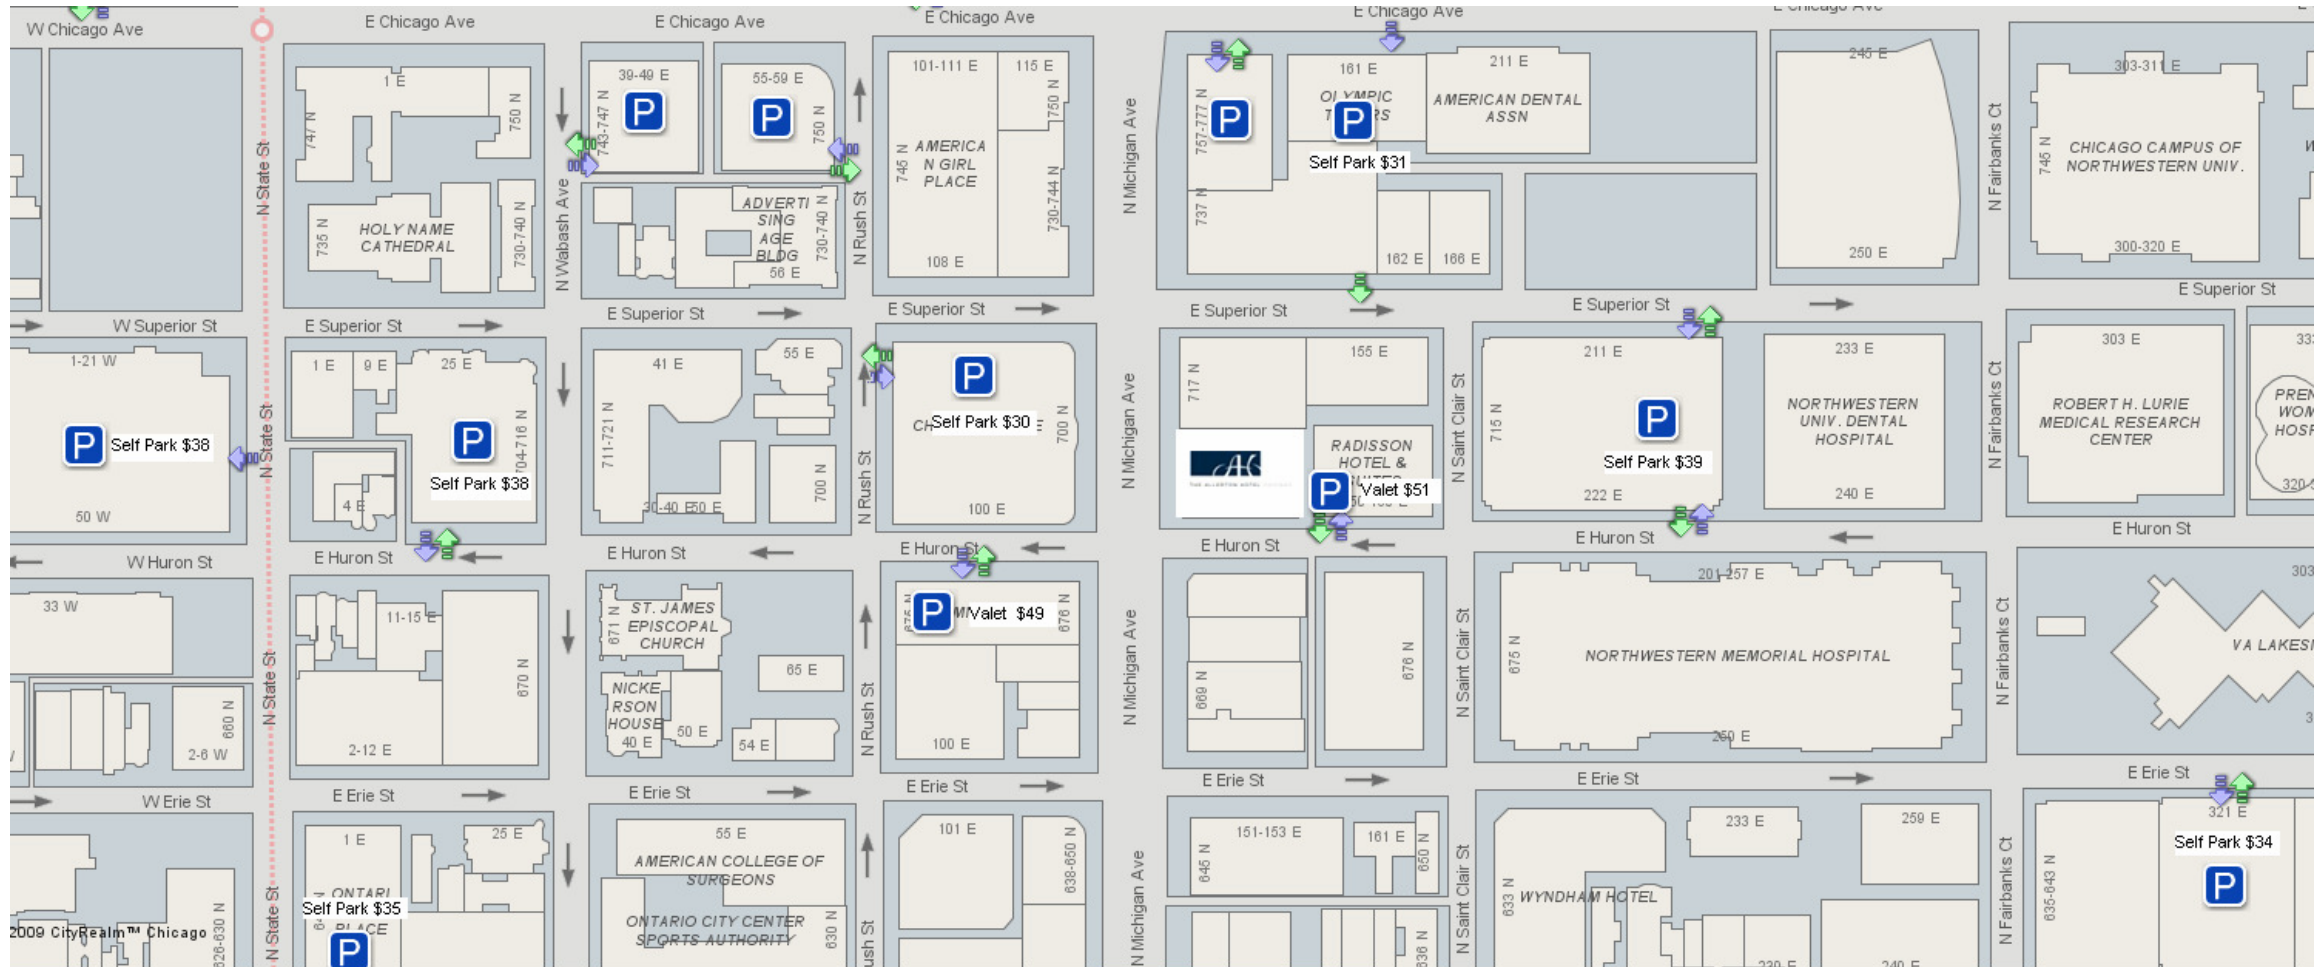

THE ALLERTON HOTEL CHICAGO

## Local Parking Options

701 North Michigan Avenue • Chicago, Illinois • 60611  
t 312.440.1500 • f 312.440.1819 • TheAllertonHotel.com  
The Landmark Hotel on Michigan Avenue

www.chicagoparkingmap.com  
Rates as of April 20, 2009